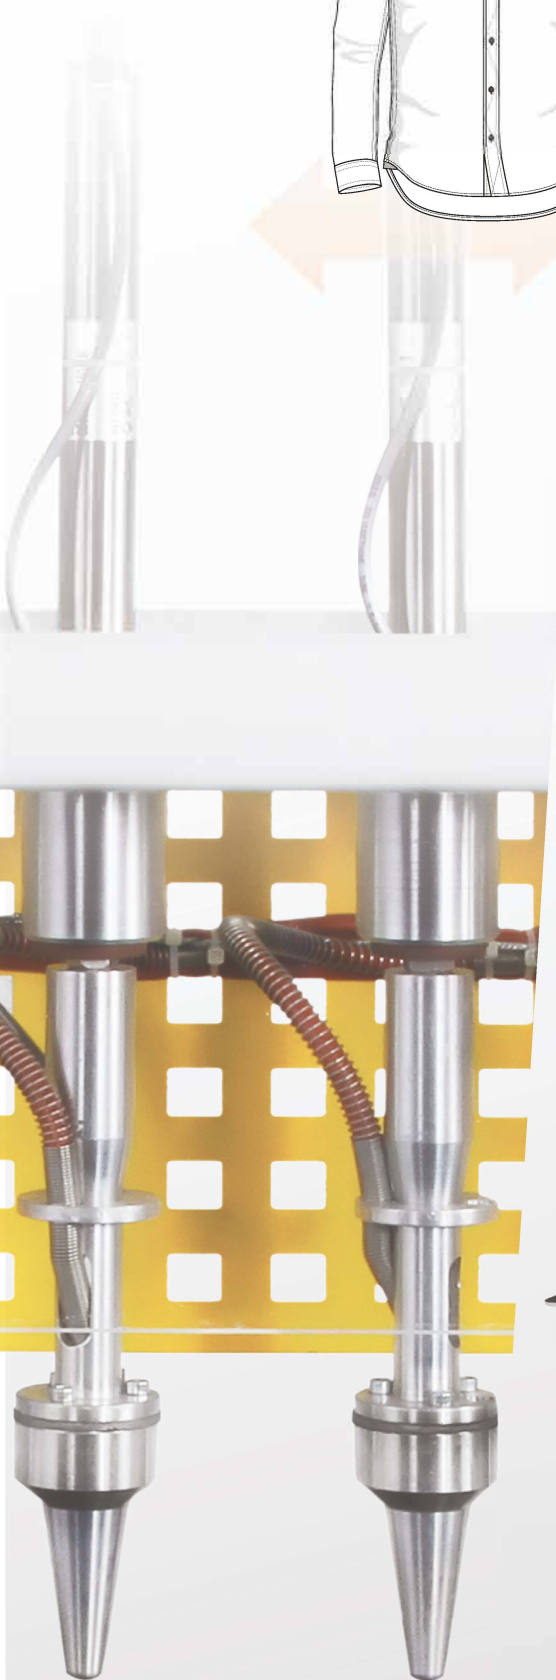

  
**epa**<sup>®</sup> **150**  
akın

**SPOT STICKING MACHINE**

*TELA NOKTALAMA VE YAPIŞTIRMA PRESİ*

DIMENSION 435 x 760 x 740 mm

WEIGHT 35 kg

ELECTRICAL 220 V

POWER 0.5 kW

CAPACITY 300 pcs/hr

## SPECIFICATIONS

**Unique cylinders align and fasten the interlining and the fabric at five different points to prepare it to enter the interlining presser**

**Adjustable pressing time and pressure**

**Digital thermostat provides precise temperature setting**